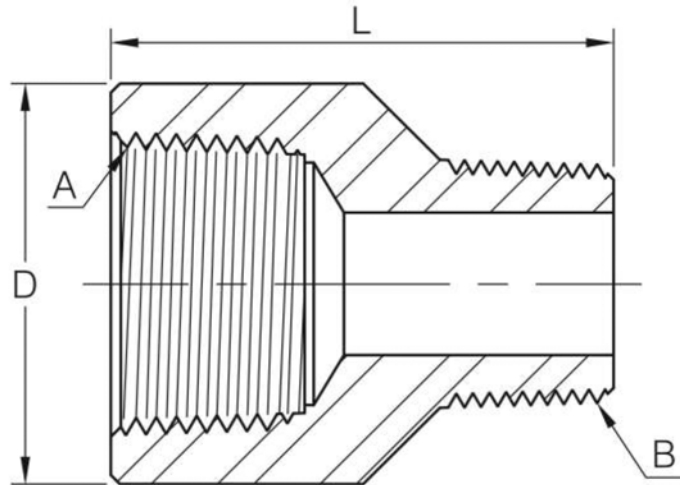

Threaded Adapter

3000Lb

DN	Nom Pipe Size A	D	L	Threaded Size B
8	1/4"	19	33	1/8"
10	3/8"	22	35	1/4"
15	1/2"	28	42	3/8"
20	3/4"	35	47	1/2"
25	1"	44	55	3/4"
32	1-1/4"	57	63	1"
40	1-1/2"	64	66	1-1/4"
50	2"	76	76	1-1/2"
65	2-1/2"	92	90	2"
80	3"	108	110	2-1/2"
100	4"	140	120	3"