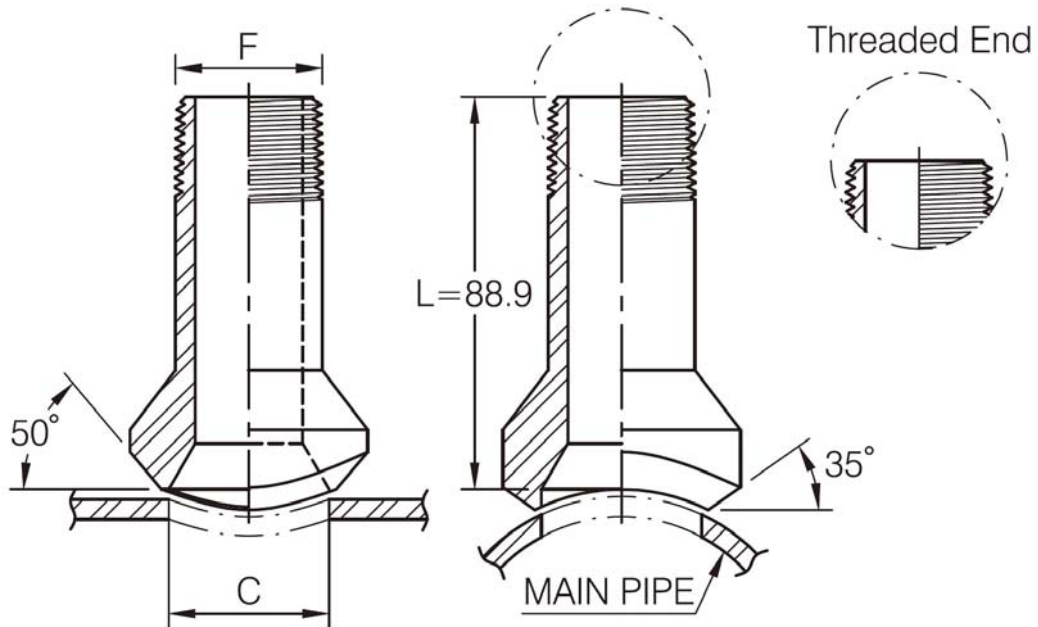

## Nipple Branch Outlet Threaded

Outlet Pipe	C		F
	3000Lb	6000Lb	
1/2"	23.8	13.8	21.3
3/4"	30.2	18.9	26.7
1"	36.5	24.3	33.4
1-1/4"	44.5	32.5	42.2
1-1/2"	50.8	38.1	48.3
2"	65.1	49.2	60.3