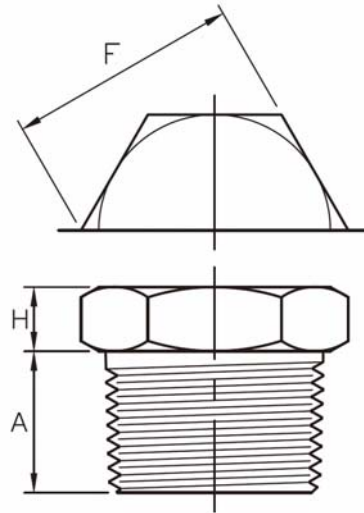

## Hex Head Plug Threaded

DN	Nom. Pipe Size	Length (Min) A	Width Flat (Nom.) F	Hex Height (Min) H
6	1/8"	10	11.11	6
8	1/4"	11	15.88	6
10	3/8"	13	17.46	8
15	1/2"	14	22.23	8
20	3/4"	16	26.99	10
25	1"	19	34.93	10
32	1-1/4"	21	44.45	14
40	1-1/2"	21	50.80	16
50	2"	22	63.50	18
65	2-1/2"	27	76.20	19
80	3"	28	88.90	21
100	4"	32	117.48	25

(1) Dimensions in accordance with ASME B16.11-2011.