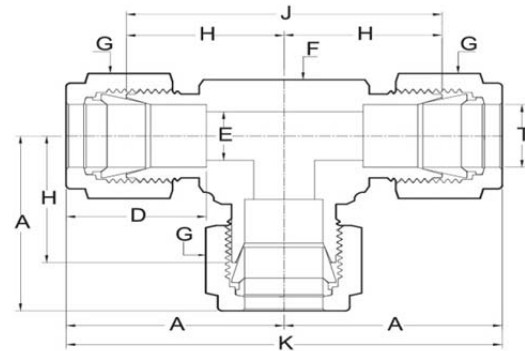

### Metric

TUBE O.D.	ITEM NUMBER	A	D	E	F	G	H	J	K
3	UT-3-0	23.7	12.9	2.5	12	7/16	17.0	34.0	47.4
4	UT-4-0	24.6	13.7	2.5	12	12	17.5	35.0	49.2
6	UT-6-0	26.1	15.3	5.0	12	9/16	18.5	37.0	52.2
8	UT-8-0	28.6	16.2	6.0	14	5/8	20.8	41.6	57.2
10	UT-10-0	31.4	17.2	8.0	17	19	24.2	48.3	64.1
12	UT-12-0	35.7	22.8	10.0	20	7/8	26.0	52.0	71.4
14	UT-14-0	37.9	24.4	12.0	24	25	27.5	55.0	75.8
15	UT-15-0	38.0	24.4	12.0	24	25	27.5	55.0	76.0
16	UT-16-0	38.2	24.4	14.0	24	25	27.5	55.0	76.4
18	UT-18-0	39.9	24.4	16.0	27	30	29.5	59.1	79.9
20	UT-20-0	46.6	26.0	18.0	30	32	37.6	75.1	93.1
22	UT-22-0	46.9	26.0	18.0	30	32	37.6	75.1	93.7
25	UT-25-0	52.4	31.3	22.0	34	1-1/2	40.0	80.0	104.8

### Fractional

TUBE O.D.	ITEM NUMBER	A	D	E	F	G	H	J	K
1/16	UT-005-0	19.0	8.6	1.5	12	10	15.0	30.0	38.0
1/8	UT-01-0	23.9	12.7	2.5	12	7/16	17.0	34.0	47.8
3/16	UT-015-0	23.9	13.7	2.5	12	12	17.0	34.0	47.8
1/4	UT-02-0	25.8	15.2	5.0	12	9/16	18.0	36.0	51.6
3/8	UT-03-0	29.0	16.8	7.7	14	11/16	21.3	42.6	58.0
1/2	UT-04-0	35.9	22.9	10.0	20	7/8	26.0	52.0	71.8
5/8	UT-05-0	37.9	24.4	14.0	24	25	27.5	55.0	75.8
3/4	UT-06-0	39.9	24.4	16.0	27	1-1/8	29.0	58.0	79.8
1	UT-08-0	52.4	31.2	22.0	34	1-1/2	40.0	80.0	104.8