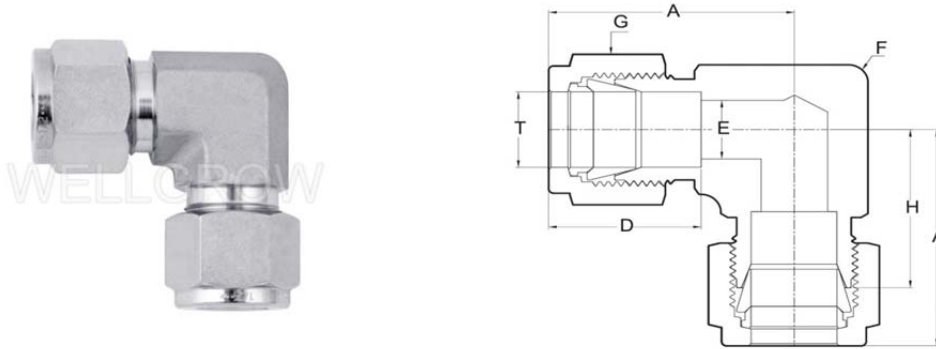

## UE Union Elbow

### Metric

| TUBE O.D. | ITEM NUMBER | A    | D    | E    | F  | G     | H    |
|-----------|-------------|------|------|------|----|-------|------|
| 3         | UE-3-0      | 24.4 | 12.9 | 2.5  | 12 | 7/16  | 17.7 |
| 4         | UE-4-0      | 24.8 | 13.7 | 2.5  | 12 | 12    | 17.7 |
| 6         | UE-6-0      | 26.3 | 15.3 | 5.0  | 12 | 9/16  | 18.7 |
| 8         | UE-8-0      | 28.6 | 16.2 | 6.0  | 14 | 5/8   | 20.8 |
| 10        | UE-10-0     | 31.6 | 17.2 | 8.0  | 17 | 19    | 23.7 |
| 12        | UE-12-0     | 36.7 | 22.8 | 10.0 | 20 | 7/8   | 27.0 |
| 14        | UE-14-0     | 36.9 | 24.4 | 12.0 | 24 | 25    | 26.5 |
| 15        | UE-15-0     | 37.0 | 24.4 | 12.0 | 24 | 25    | 26.5 |
| 16        | UE-16-0     | 37.2 | 24.4 | 14.0 | 24 | 25    | 26.5 |
| 18        | UE-18-0     | 40.0 | 24.4 | 16.0 | 27 | 30    | 29.6 |
| 20        | UE-20-0     | 43.7 | 26.0 | 18.0 | 30 | 32    | 34.7 |
| 22        | UE-22-0     | 44.0 | 26.0 | 18.0 | 30 | 32    | 34.7 |
| 25        | UE-25-0     | 52.9 | 31.3 | 22.0 | 34 | 1-1/2 | 40.5 |

### Fractional

| TUBE O.D. | ITEM NUMBER | A    | D    | E    | F  | G     | H    |
|-----------|-------------|------|------|------|----|-------|------|
| 1/16      | UE-005-0    | 19.7 | 8.6  | 1.5  | 12 | 10    | 15.7 |
| 1/8       | UE-01-0     | 24.6 | 12.7 | 2.5  | 12 | 7/16  | 17.7 |
| 3/16      | UE-015-0    | 24.6 | 13.7 | 2.5  | 12 | 12    | 17.7 |
| 1/4       | UE-02-0     | 26.5 | 15.2 | 5.0  | 12 | 9/16  | 18.7 |
| 3/8       | UE-03-0     | 29.0 | 16.8 | 7.7  | 14 | 11/16 | 21.3 |
| 1/2       | UE-04-0     | 36.9 | 22.9 | 10.0 | 20 | 7/8   | 27.0 |
| 5/8       | UE-05-0     | 36.9 | 24.4 | 14.0 | 24 | 25    | 26.5 |
| 3/4       | UE-06-0     | 40.5 | 24.4 | 16.0 | 27 | 1-1/8 | 29.6 |
| 1         | UE-08-0     | 52.9 | 31.2 | 22.0 | 34 | 1-1/2 | 40.5 |