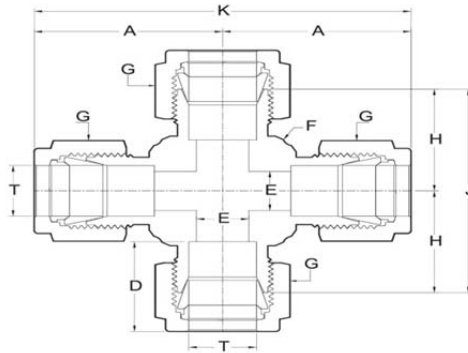

### Metric

TUBE O.D.	ITEM NUMBER	A	D	E	F	G	H	J	K
3	UCR-3-0	25.2	12.9	2.5	12	7/16	23.5	47.0	60.8
4	UCR-4-0	30.6	13.7	2.5	14	12	23.5	47.0	61.2
6	UCR-6-0	31.1	15.3	5.0	14	9/16	23.5	47.0	62.1
8	UCR-8-0	31.3	16.2	6.0	14	5/8	23.5	47.0	62.6
10	UCR-10-0	34.4	17.2	8.0	17	19	26.5	53.0	68.8
12	UCR-12-0	35.7	22.8	10.0	20	7/8	26.0	52.0	71.4

### Fractional

TUBE O.D.	ITEM NUMBER	A	D	E	F	G	H	J	K
1/8	UCR-01-0	30.4	13.7	2.5	12	7/16	23.5	47.0	60.8
1/4	UCR-02-0	31.3	15.2	5.0	14	9/16	23.5	47.0	62.6
3/8	UCR-03-0	34.2	16.8	7.7	17	11/16	26.5	53.0	68.4
1/2	UCR-04-0	35.9	22.9	10.0	20	7/8	26.0	52.0	71.8