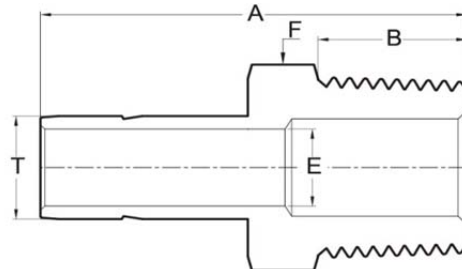

TAM Male Tube Adapter

Metric

TUBE O.D.	MALE PIPE SIZE	ITEM NUMBER	A	B	E	F
6	1/8	TAM-6-1	32.0	10.0	4.0	12
6	1/4	TAM-6-2	35.0	13.0	4.0	14
6	3/8	TAM-6-3	37.0	14.0	4.0	17
6	1/2	TAM-6-4	41.0	17.0	4.0	22
8	1/8	TAM-8-1	34.5	10.0	5.0	12
8	1/4	TAM-8-2	37.5	13.0	5.0	14
8	3/8	TAM-8-3	39.5	14.0	5.0	17
8	1/2	TAM-8-4	43.5	17.0	5.0	22
10	1/4	TAM-10-2	40.0	13.0	7.5	14
10	3/8	TAM-10-3	42.0	14.0	7.5	17
10	1/2	TAM-10-4	46.0	17.0	7.5	22
12	1/4	TAM-12-2	42.7	13.0	7.0	14
12	3/8	TAM-12-3	44.7	14.0	9.5	17
12	1/2	TAM-12-4	48.7	17.0	9.5	22
14	3/8	TAM-14-3	47.5	14.0	10.0	14
14	1/2	TAM-14-4	51.5	17.0	10.0	17
14	3/4	TAM-14-6	54.0	19.0	10.0	22
16	1/2	TAM-16-4	51.5	17.0	12.0	22
16	3/4	TAM-16-6	54.5	19.0	12.0	27
18	1/2	TAM-18-4	52.0	17.0	14.0	22
20	1/2	TAM-20-4	52.5	17.0	15.0	22
22	1/2	TAM-22-4	54.0	17.0	18.0	24
22	3/4	TAM-22-6	57.0	19.0	18.0	27
25	1	TAM-25-8	67.0	22.0	20.0	35

TAM Male Tube Adapter

Fractional

TUBE O.D.	MALE PIPE SIZE	ITEM NUMBER	A	B	E	F
1/4	1/8	TAM-02-1	32.0	10.0	4.0	12
1/4	1/4	TAM-02-2	35.0	13.0	4.0	14
1/4	3/8	TAM-02-3	37.0	14.0	4.0	17
1/4	1/2	TAM-02-4	41.0	17.0	4.0	22
3/8	1/8	TAM-03-1	34.0	10.0	5.0	12
3/8	1/4	TAM-03-2	37.0	13.0	7.0	14
3/8	3/8	TAM-03-3	39.0	14.0	7.0	17
3/8	1/2	TAM-03-4	43.0	17.0	7.0	22
1/2	1/4	TAM-04-2	42.7	13.0	7.0	14
1/2	3/8	TAM-04-3	44.7	14.0	9.5	17
1/2	1/2	TAM-04-4	48.7	17.0	9.5	22
3/4	1/2	TAM-06-4	52.0	17.0	12.0	22
3/4	3/4	TAM-06-6	55.0	19.0	16.0	27
1	3/4	TAM-08-6	58.0	19.0	15.0	27
1	1	TAM-08-8	64.0	22.0	21.4	35