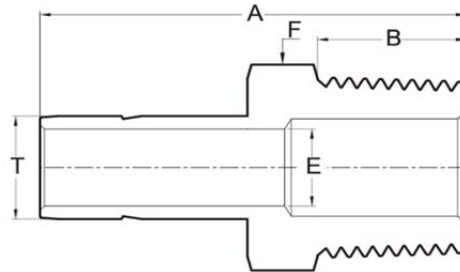

TAM Male Tube Adapter

Metric

TUBE O.D.	MALE PIPE SIZE	ITEM NUMBER	A	B	E	F
6	1/8	TAM-6-1	32.0	10.0	4.0	12
6	1/4	TAM-6-2	35.0	13.0	4.0	14
6	3/8	TAM-6-3	37.0	14.0	4.0	17
6	1/2	TAM-6-4	41.0	17.0	4.0	22
8	1/8	TAM-8-1	34.5	10.0	5.0	12
8	1/4	TAM-8-2	37.5	13.0	5.0	14
8	3/8	TAM-8-3	39.5	14.0	5.0	17
8	1/2	TAM-8-4	43.5	17.0	5.0	22
10	1/4	TAM-10-2	40.0	13.0	7.5	14
10	3/8	TAM-10-3	42.0	14.0	7.5	17
10	1/2	TAM-10-4	46.0	17.0	7.5	22
12	1/4	TAM-12-2	42.7	13.0	7.0	14
12	3/8	TAM-12-3	44.7	14.0	9.5	17
12	1/2	TAM-12-4	48.7	17.0	9.5	22
14	3/8	TAM-14-3	47.5	14.0	10.0	14
14	1/2	TAM-14-4	51.5	17.0	10.0	17
14	3/4	TAM-14-6	54.0	19.0	10.0	22
16	1/2	TAM-16-4	51.5	17.0	12.0	22
16	3/4	TAM-16-6	54.5	19.0	12.0	27
18	1/2	TAM-18-4	52.0	17.0	14.0	22
20	1/2	TAM-20-4	52.5	17.0	15.0	22
22	1/2	TAM-22-4	54.0	17.0	18.0	24
22	3/4	TAM-22-6	57.0	19.0	18.0	27
25	1	TAM-25-8	67.0	22.0	20.0	35

TAM Male Tube Adapter

Fractional

TUBE O.D.	MALE PIPE SIZE	ITEM NUMBER	A	B	E	F
1/4	1/8	TAM-02-1	32.0	10.0	4.0	12
1/4	1/4	TAM-02-2	35.0	13.0	4.0	14
1/4	3/8	TAM-02-3	37.0	14.0	4.0	17
1/4	1/2	TAM-02-4	41.0	17.0	4.0	22
3/8	1/8	TAM-03-1	34.0	10.0	5.0	12
3/8	1/4	TAM-03-2	37.0	13.0	7.0	14
3/8	3/8	TAM-03-3	39.0	14.0	7.0	17
3/8	1/2	TAM-03-4	43.0	17.0	7.0	22
1/2	1/4	TAM-04-2	42.7	13.0	7.0	14
1/2	3/8	TAM-04-3	44.7	14.0	9.5	17
1/2	1/2	TAM-04-4	48.7	17.0	9.5	22
3/4	1/2	TAM-06-4	52.0	17.0	12.0	22
3/4	3/4	TAM-06-6	55.0	19.0	16.0	27
1	3/4	TAM-08-6	58.0	19.0	15.0	27
1	1	TAM-08-8	64.0	22.0	21.4	35