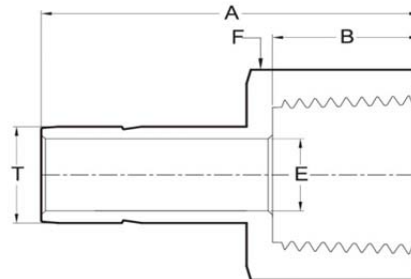

TAF Female Tube Adapter

Metric

TUBE O.D.	FEMALE PIPE SIZE	ITEM NUMBER	A	B	E	F
6	1/8	TAF-6-1	30.0	12.0	4.0	14
6	1/4	TAF-6-2	32.0	13.0	4.0	17
6	1/2	TAF-6-4	36.0	17.0	4.0	27
8	1/8	TAF-8-1	33.5	12.0	5.0	14
8	1/4	TAF-8-2	34.5	13.0	5.0	17
10	1/4	TAF-10-2	37.0	13.0	7.5	17
10	3/8	TAF-10-3	38.0	14.0	7.5	19
12	1/4	TAF-12-2	39.7	13.0	9.5	17
12	3/8	TAF-12-3	40.7	14.0	9.5	19
12	1/2	TAF-12-4	43.7	17.0	9.5	27
14	1/2	TAF-14-4	46.5	17.0	10.0	27
16	3/8	TAF-16-3	43.5	14.0	12.0	22
18	1/2	TAF-18-4	47.0	17.0	14.0	27

Fractional

TUBE O.D.	FEMALE PIPE SIZE	ITEM NUMBER	A	B	E	F
1/4	1/8	TAF-02-1	30.0	12.0	4.0	14
1/4	1/4	TAF-02-2	32.0	13.0	4.0	17
1/4	3/8	TAF-02-3	33.0	14.0	4.0	22
1/4	1/2	TAF-02-4	36.0	17.0	4.0	27
3/8	1/8	TAF-03-1	32.0	12.0	7.0	14
3/8	1/4	TAF-03-2	34.0	13.0	7.0	17
3/8	3/8	TAF-03-3	35.0	14.0	7.0	22
3/8	1/2	TAF-03-4	38.0	17.0	7.0	27
1/2	1/4	TAF-04-2	39.7	13.0	9.5	17
1/2	3/8	TAF-04-3	40.7	14.0	9.5	22
1/2	1/2	TAF-04-4	43.7	17.0	9.5	27
3/4	1/2	TAF06-4	47.0	17.0	16.0	27
3/4	3/4	TAF06-6	49.0	19.0	16.0	32
1	3/4	TAF08-6	52.0	19.0	21.4	32
1	1	TAF08-8	61.0	24.0	21.4	41