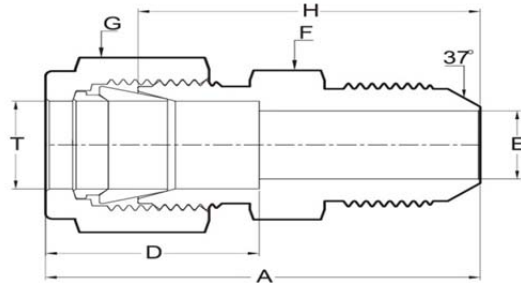

MCH An Union Connector

Fractional

TUBE O.D.	AN MALE SIZE	ITEM NUMBER	A	D	E	F	G	H
1/4 1/4	1/4 3/8	MCH-02-2 MCH-02-3	37.8 37.8	15.2 15.2	5.0 5.0	12 14	9/16 9/16	30.0 30.0
3/8 3/8	1/4 3/8	MCH-03-2 MCH-03-3	39.7 39.7	16.8 16.8	5.0 7.0	14 14	11/16 11/16	32.0 32.0
1/2 1/2	3/8 1/2	MCH-04-3 MCH-04-4	43.9 46.6	22.9 22.9	7.0 10.0	19 19	7/8 7/8	34.0 36.7
3/4 3/4	1/2 3/4	MCH-06-4 MCH-06-6	48.6 51.9	24.4 24.4	10.0 14.0	27 27	1-1/8 1-1/8	37.7 41.0
1	1	MCH-08-8	61.4	31.2	20.0	35	1-1/2	49.0