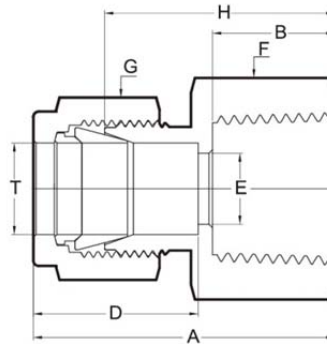

FC Female Connector

Metric

T TUBE O.D.	FEMALE PIPE SIZE	ITEM NUMBER	A	B	D	E	F	G	H
4	1/8	FC-4-1	31.1	12.0	13.7	2.5	14	12	24.0
4	1/4	FC-4-2	32.1	13.0	13.7	2.5	17	12	25.0
4	3/8	FC-4-3	33.1	14.0	13.7	2.5	22	12	26.0
4	1/2	FC-4-4	36.1	17.0	13.7	2.5	27	12	29.0
4	3/4	FC-4-6	38.1	18.0	13.7	2.5	32	12	31.0
4	1	FC-4-8	45.1	24.0	13.7	2.5	41	12	38.0
6	1/8	FC-6-1	32.6	12.0	15.3	5.0	14	9/16	25.0
6	1/4	FC-6-2	33.6	13.0	15.3	5.0	17	9/16	26.0
6	3/8	FC-6-3	34.6	14.0	15.3	5.0	22	9/16	27.0
6	1/2	FC-6-4	37.6	17.0	15.3	5.0	27	9/16	30.0
6	3/4	FC-6-6	39.6	18.0	15.3	5.0	32	9/16	32.0
6	1	FC-6-8	46.6	24.0	15.3	5.0	41	9/16	39.0
8	1/8	FC-8-1	33.8	12.0	16.2	6.0	14	5/8	26.0
8	1/4	FC-8-2	34.8	13.0	16.2	6.0	17	5/8	27.0
8	3/8	FC-8-3	35.8	14.0	16.2	6.0	22	5/8	28.0
8	1/2	FC-8-4	38.8	17.0	16.2	6.0	27	5/8	31.0
8	3/4	FC-8-6	40.8	18.0	16.2	6.0	32	5/8	33.0
8	1	FC-8-8	47.8	24.0	16.2	6.0	41	5/8	40.0
10	1/8	FC-10-1	34.9	12.0	17.2	8.0	17	19	27.0
10	1/4	FC-10-2	35.9	13.0	17.2	8.0	17	19	28.0
10	3/8	FC-10-3	36.9	14.0	17.2	8.0	22	19	29.0
10	1/2	FC-10-4	39.9	17.0	17.2	8.0	27	19	32.0
10	3/4	FC-10-6	41.9	18.0	17.2	8.0	32	19	34.0
10	1	FC-10-8	48.9	24.0	17.2	8.0	41	19	41.0
12	1/8	FC-12-1	38.7	12.0	22.8	8.0	19	7/8	29.0
12	1/4	FC-12-2	38.7	13.0	22.8	10.0	19	7/8	29.0
12	3/8	FC-12-3	38.7	14.0	22.8	10.0	22	7/8	29.0
12	1/2	FC-12-4	43.7	17.0	22.8	10.0	27	7/8	34.0
12	3/4	FC-12-6	43.7	18.0	22.8	10.0	32	7/8	34.0
12	1	FC-12-8	50.7	24.0	22.8	10.0	41	7/8	41.0