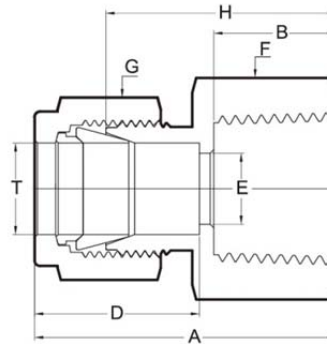

FC Female Connector

Fractional

T TUBE O.D.	FEMALE PIPE SIZE	ITEM NUMBER	A	B	D	E	F	G	H
1/8	1/8	FC-01-1	29.9	12.0	12.7	2.5	14	7/16	23.0
1/8	1/4	FC-01-2	31.9	13.0	12.7	2.5	17	7/16	25.0
1/8	3/8	FC-01-3	32.9	14.0	12.7	2.5	22	7/16	26.0
1/8	1/2	FC-01-4	35.9	17.0	12.7	2.5	27	7/16	29.0
1/8	3/4	FC-01-6	37.9	18.0	12.7	2.5	32	7/16	31.0
1/8	1	FC-01-8	44.9	24.0	12.7	2.5	41	7/16	38.0
1/4	1/8	FC-02-1	31.8	12.0	15.2	5.0	14	9/16	24.0
1/4	1/4	FC-02-2	33.8	13.0	15.2	5.0	17	9/16	26.0
1/4	3/8	FC-02-3	34.8	14.0	15.2	5.0	22	9/16	27.0
1/4	1/2	FC-02-4	37.8	17.0	15.2	5.0	27	9/16	30.0
1/4	3/4	FC-02-6	39.8	18.0	15.2	5.0	32	9/16	32.0
1/4	1	FC-02-8	46.8	24.0	15.2	5.0	41	9/16	39.0
3/8	1/8	FC-03-1	33.7	12.0	16.8	7.7	14	11/16	26.0
3/8	1/4	FC-03-2	35.7	13.0	16.8	7.7	17	11/16	28.0
3/8	3/8	FC-03-3	36.7	14.0	16.8	7.7	22	11/16	29.0
3/8	1/2	FC-03-4	39.7	17.0	16.8	7.7	27	11/16	32.0
3/8	3/4	FC-03-6	41.7	18.0	16.8	7.7	32	11/16	34.0
3/8	1	FC-03-8	48.7	24.0	16.8	7.7	41	11/16	41.0
1/2	1/8	FC-04-1	36.9	12.0	22.9	8.0	19	7/8	27.0
1/2	1/4	FC-04-2	39.9	13.0	22.9	10.0	19	7/8	30.0
1/2	3/8	FC-04-3	40.9	14.0	22.9	10.0	22	7/8	31.0
1/2	1/2	FC-04-4	41.9	17.0	22.9	10.0	27	7/8	32.0
1/2	3/4	FC-04-6	43.9	18.0	22.9	10.0	32	7/8	34.0
1/2	1	FC-04-8	50.9	24.0	22.9	10.0	41	7/8	41.0
5/8	3/8	FC-05-3	41.4	15.0	24.4	10.0	24	25	31.0
5/8	1/2	FC-05-4	42.4	17.0	24.4	14.0	27	25	32.0
5/8	3/4	FC-05-6	44.4	18.0	24.4	14.0	32	25	34.0
3/4	1/8	FC-06-1	39.9	12.0	24.4	8.0	27	1-1/8	29.0
3/4	1/4	FC-06-2	41.9	13.0	24.4	10.0	27	1-1/8	31.0
3/4	3/8	FC-06-3	41.9	14.0	24.4	14.0	27	1-1/8	31.0
3/4	1/2	FC-06-4	44.9	17.0	24.4	16.0	27	1-1/8	34.0
3/4	3/4	FC-06-6	44.9	18.0	24.4	16.0	32	1-1/8	34.0
3/4	1	FC-06-8	51.9	24.0	24.4	16.0	41	1-1/8	41.0
1	3/4	FC-08-6	52.4	18.0	31.2	22.0	35	1-1/2	40.0
1	1	FC-08-8	57.4	24.0	31.2	22.0	41	1-1/2	45.0