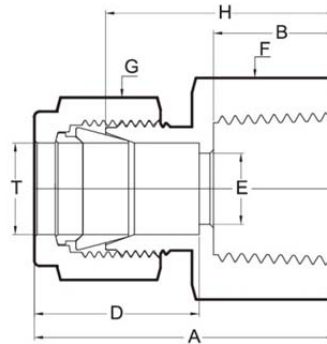

FC Female Connector

Metric

T TUBE O.D.	FEMALE PIPE SIZE	ITEM NUMBER	A	B	D	E	F	G	H
14	1/8	FC-14-1	40.4	12.0	24.4	8.0	24	25	30.0
14	1/4	FC-14-2	40.4	13.0	24.4	12.0	24	25	30.0
14	3/8	FC-14-3	41.4	14.0	24.4	12.0	24	25	31.0
14	1/2	FC-14-4	42.4	17.0	24.4	12.0	27	25	32.0
14	3/4	FC-14-6	44.4	18.0	24.4	12.0	32	25	34.0
14	1	FC-14-8	51.4	24.0	24.4	12.0	41	25	41.0
15	1/8	FC-15-1	40.5	12.0	24.4	8.0	24	25	30.0
15	1/4	FC-15-2	40.5	13.0	24.4	12.0	24	25	30.0
15	3/8	FC-15-3	41.5	14.0	24.4	12.0	24	25	31.0
15	1/2	FC-15-4	42.5	17.0	24.4	12.0	27	25	32.0
15	3/4	FC-15-6	44.5	18.0	24.4	12.0	32	25	34.0
15	1	FC-15-8	51.5	24.0	24.4	12.0	41	25	41.0
16	1/8	FC-16-1	40.7	12.0	24.4	8.0	24	25	30.0
16	1/4	FC-16-2	40.7	13.0	24.4	11.0	24	25	30.0
16	3/8	FC-16-3	41.7	14.0	24.4	14.0	24	25	31.0
16	1/2	FC-16-4	42.7	17.0	24.4	14.0	27	25	32.0
16	3/4	FC-16-6	44.7	18.0	24.4	14.0	32	25	34.0
16	1	FC-16-8	51.7	24.0	24.4	14.0	41	25	41.0
18	3/8	FC-18-3	42.4	14.0	24.4	14.0	27	30	32.0
18	1/2	FC-18-4	42.4	17.0	24.4	16.0	27	30	32.0
18	3/4	FC-18-6	44.4	18.0	24.4	16.0	32	30	34.0
18	1	FC-18-8	51.4	24.0	24.4	16.0	41	30	41.0
20	1/2	FC-20-4	44.0	17.0	26.0	18.0	30	32	35.0
20	3/4	FC-20-6	44.0	18.0	26.0	18.0	32	32	35.0
20	1	FC-20-8	50.0	24.0	26.0	18.0	41	32	41.0
22	1/2	FC-22-4	44.3	17.0	26.0	18.0	30	32	35.0
22	3/4	FC-22-6	44.3	18.0	26.0	18.0	32	32	35.0
22	1	FC-22-8	50.3	24.0	26.0	18.0	41	32	41.0
25	3/4	FC-25-6	54.4	18.0	31.3	22.0	35	1-1/2	42.0
25	1	FC-25-8	57.4	24.0	31.3	22.0	41	1-1/2	45.0