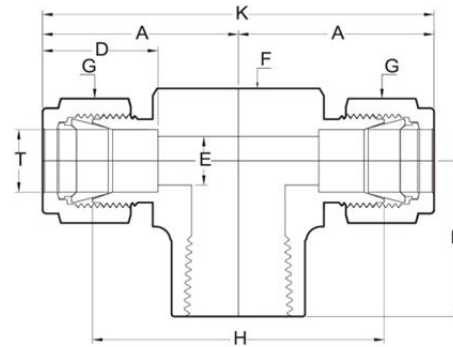

### Metric

TUBE O.D.	FEMALE PIPE SIZE	ITEM NUMBER	A	B	D	E	F	G	H	K
4	1/8	FBT-4-1	25.4	19.3	13.7	2.5	14	12	36.6	50.8
4	1/4	FBT-4-2	27.9	23.7	13.7	2.5	17	12	41.3	55.7
6	1/8	FBT-6-1	26.9	19.3	15.3	5.0	14	9/16	38.6	53.8
6	1/4	FBT-6-2	29.3	23.7	15.3	5.0	17	9/16	43.3	58.5
6	3/8	FBT-6-3	32.0	26.4	15.3	5.0	22	9/16	48.8	64.0
6	1/2	FBT-6-4	34.6	32.1	15.3	5.0	27	9/16	54.0	69.2
8	1/8	FBT-8-1	28.6	19.3	16.2	6.0	14	5/8	41.6	57.2
8	1/4	FBT-8-2	31.0	23.7	16.2	6.0	17	5/8	46.3	61.9
8	3/8	FBT-8-3	33.7	26.4	16.2	6.0	22	5/8	51.8	67.4
8	1/2	FBT-8-4	36.3	32.1	16.2	6.0	27	5/8	57.0	72.6
10	1/8	FBT-10-1	31.6	23.7	17.2	8.0	17	19	47.3	63.1
10	1/4	FBT-10-2	31.6	23.7	17.2	8.0	17	19	47.3	63.1
10	3/8	FBT-10-3	34.3	26.4	17.2	8.0	22	19	52.8	68.6
10	1/2	FBT-10-4	36.9	32.3	17.2	8.0	27	19	58.0	73.8
12	1/8	FBT-12-1	35.7	25.0	22.8	10.0	20	7/8	52.0	71.4
12	1/4	FBT-12-2	35.7	25.0	22.8	10.0	20	7/8	52.0	71.4
12	3/8	FBT-12-3	36.1	26.4	22.8	10.0	22	7/8	52.8	72.2
12	1/2	FBT-12-4	38.7	32.1	22.8	10.0	27	7/8	58.0	77.4
12	3/4	FBT-12-6	49.7	41.0	22.8	10.0	34	7/8	80.0	99.4
14	3/8	FBT-14-3	37.9	28.7	24.4	12.0	24	25	55.0	75.8
14	1/2	FBT-14-4	39.4	32.1	24.4	12.0	27	25	58.0	78.8
14	3/4	FBT-14-6	50.4	41.0	24.4	12.0	34	25	80.0	100.8
15	3/8	FBT-15-3	38.0	28.7	24.4	12.0	24	25	55.0	76.0
15	1/2	FBT-15-4	39.5	32.1	24.4	12.0	27	25	58.0	79.0
15	3/4	FBT-15-6	50.5	41.0	24.4	12.0	34	25	80.0	101.0
16	3/8	FBT-16-3	38.2	28.7	24.4	14.0	24	25	55.0	76.4
16	1/2	FBT-16-4	39.7	32.1	24.4	14.0	27	25	58.0	79.4
16	3/4	FBT-16-6	50.7	41.0	24.4	14.0	34	25	80.0	101.4
18	3/8	FBT-18-3	39.4	32.1	24.4	16.0	27	30	58.0	78.8
18	1/2	FBT-18-4	39.4	32.2	24.4	16.0	27	30	58.0	78.8
18	3/4	FBT-18-6	50.4	41.0	24.4	16.0	34	30	80.0	100.8
20	1/2	FBT-20-4	46.6	37.7	26.0	18.0	30	32	75.1	93.1
20	3/4	FBT-20-6	49.0	41.0	26.0	18.0	34	32	80.0	98.0
22	1/2	FBT-22-4	46.9	37.7	26.0	18.0	30	32	75.1	93.7
22	3/4	FBT-22-6	49.3	41.0	26.0	18.0	34	32	80.0	98.6
25	1/2	FBT-25-4	52.4	41.0	31.3	22.0	34	1-1/2	80.0	104.8
25	3/4	FBT-25-6	52.4	41.0	31.3	22.0	34	1-1/2	80.0	104.8