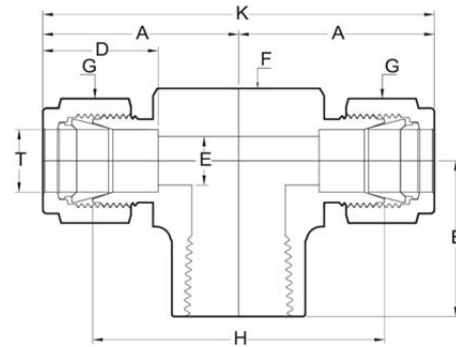

FBT Female Branch Tee

Fractional

TUBE O.D.	FEMALE PIPE SIZE	ITEM NUMBER	A	B	D	E	F	G	H	K
1/8	1/8	FBT-01-1	25.2	19.3	12.7	2.5	14	7/16	36.6	50.4
1/8	1/4	FBT-01-2	27.6	23.7	12.7	2.5	17	7/16	41.3	55.1
1/4	1/8	FBT-02-1	27.1	19.3	15.2	5.0	14	9/16	38.6	54.2
1/4	1/4	FBT-02-2	29.5	23.7	15.2	5.0	17	9/16	43.3	58.9
1/4	3/8	FBT-02-3	32.2	26.4	15.2	5.0	22	9/16	48.8	64.4
1/4	1/2	FBT-02-4	34.8	32.1	15.2	5.0	27	9/16	54.0	69.6
3/8	1/8	FBT-03-1	29.0	19.3	16.8	7.7	14	11/16	42.6	58.0
3/8	1/4	FBT-03-2	31.4	23.7	16.8	7.7	17	11/16	47.3	62.7
3/8	3/8	FBT-03-3	34.1	26.4	16.8	7.7	22	11/16	52.8	68.2
3/8	1/2	FBT-03-4	36.7	32.1	16.8	7.7	27	11/16	58.0	73.4
1/2	1/8	FBT-04-1	35.9	25.0	22.9	10.0	20	7/8	52.0	71.8
1/2	1/4	FBT-04-2	35.9	25.0	22.9	10.0	20	7/8	52.0	71.8
1/2	3/8	FBT-04-3	36.3	26.4	22.9	10.0	22	7/8	52.8	72.6
1/2	1/2	FBT-04-4	38.9	32.1	22.9	10.0	27	7/8	58.0	77.8
1/2	3/4	FBT-04-6	49.9	41.0	22.9	10.0	34	7/8	80.0	99.8
3/4	1/8	FBT-06-1	39.9	32.1	24.4	16.0	27	1-1/8	58.0	79.8
3/4	1/4	FBT-06-2	39.9	32.1	24.4	16.0	27	1-1/8	58.0	79.8
3/4	3/8	FBT-06-3	39.9	32.1	24.4	16.0	27	1-1/8	58.0	79.8
3/4	1/2	FBT-06-4	39.9	32.1	24.4	16.0	27	1-1/8	58.0	79.8
3/4	3/4	FBT-06-6	50.9	41.0	24.4	16.0	34	1-1/8	80.0	101.8
1	1/2	FBT-08-4	52.4	41.0	31.2	22.0	34	1-1/2	80.0	104.8
1	3/4	FBT-08-6	52.4	41.0	31.2	22.0	34	1-1/2	80.0	104.8