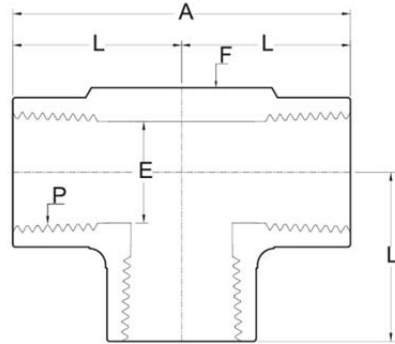

T Tee

Fractional

P FEMALE PIPE SIZE	ITEM NUMBER	A	E	L	F
1/8	T-01	47.0	8.0	23.5	14
1/4	T-02	50.0	11.0	25.0	17
3/8	T-03	60.0	14.0	30.0	22
1/2	T-04	60.0	18.0	30.0	27
3/4	T-06	78.0	22.0	39.0	34