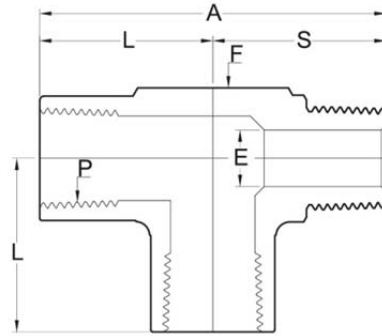

ST Street Tee

Fractional

P MALE/ FEMALE PIPE SIZE	ITEM NUMBER	A	E	L	S	F
1/8	ST-01	47.0	5.0	23.5	23.5	14
1/4	ST-02	50.0	7.0	25.0	25.0	17
3/8	ST-03	60.0	9.5	30.0	30.0	22
1/2	ST-04	74.0	12.0	37.0	37.0	27
3/4	ST-06	78.0	16.0	39.0	39.0	34