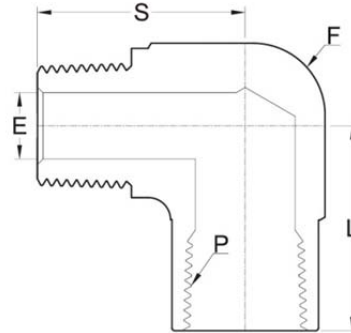

SE Street Elbow

Fractional

P MALE/ FEMALE PIPE SIZE	ITEM NUMBER	E	L	S	F
1/8	SE-01	5.0	22.8	22.8	14
1/4	SE-02	7.0	26.7	26.7	17
3/8	SE-03	9.5	32.0	32.0	22
1/2	SE-04	12.0	37.1	37.6	27
3/4	SE-06	16.0	39.0	39.0	34