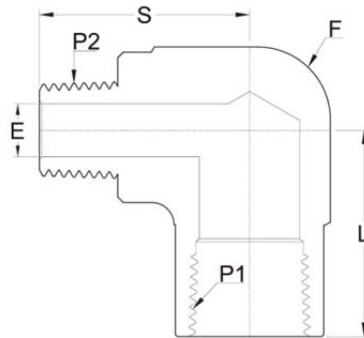

RSE Reducing Street Elbow

Fractional

P1 FEMALE PIPE SIZE	P2 MALE PIPE SIZE	ITEM NUMBER	E	L	S	F
1/4	1/8	RSE-02-1	5.0	26.7	26.7	17
3/8	1/4	RSE-03-2	7.0	32.0	32.0	22
1/2 1/2	1/4 3/8	RSE-04-2 RSE-04-3	7.0 9.5	37.1 37.1	37.6 37.6	27 27
3/4 3/4	3/8 1/2	RSE-06-3 RSE-06-4	9.5 12.0	44.5 44.5	44.5 44.5	34 34