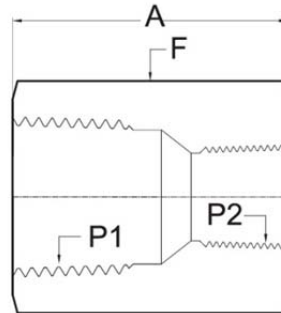

RHCG Reducing Hex Coupling

Fractional

P1 FEMALE PIPE SIZE	P2 FEMALE PIPE SIZE	ITEM NUMBER	A	F
1/4	1/8	RHCG-02-1	30.0	17
3/8	1/8	RHCG-03-1	32.0	21
3/8	1/4	RHCG-03-2	32.0	21
1/2	1/8	RHCG-04-1	37.0	27
1/2	1/4	RHCG-04-2	37.0	27
1/2	3/8	RHCG-04-3	37.0	27
3/4	1/8	RHCG-06-1	40.0	32
3/4	1/4	RHCG-06-2	40.0	32
3/4	3/8	RHCG-06-3	40.0	32
3/4	1/2	RHCG-06-4	40.0	32
1	1/8	RHCG-08-1	48.0	41
1	1/4	RHCG-08-2	48.0	41
1	3/8	RHCG-08-3	48.0	41
1	1/2	RHCG-08-4	48.0	41
1	3/4	RHCG-08-6	48.0	41