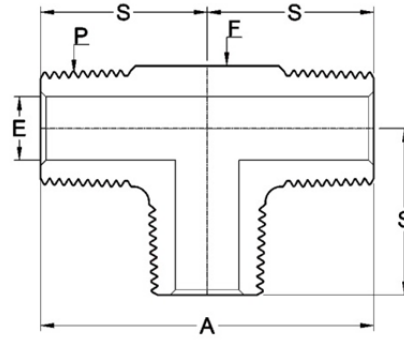

MT Male Tee

Fractional

P MALE PIPE SIZE	ITEM NUMBER	A	E	S	F
1/8	MT-01	38.0	5.0	19.0	12
1/4	MT-02	47.6	7.0	23.8	14
3/8	MT-03	52.0	9.5	26.0	17
1/2	MT-04	63.0	12.0	31.5	22
3/4	MT-06	72.0	16.0	36.0	27