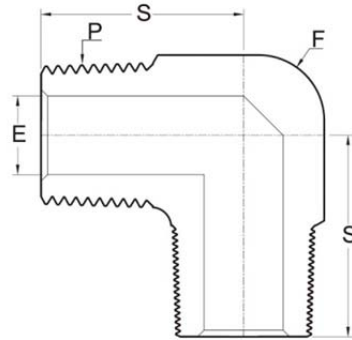

**MET Male Elbow**

**Fractional**

P MALE PIPE SIZE	ITEM NUMBER	E	S	F
1/8	MET-01	5.0	18.2	12
1/4	MET-02	7.0	22.8	14
3/8	MET-03	9.5	25.7	17
1/2	MET-04	12.0	30.8	22
3/4	MET-06	16.0	36.6	27
1	MET-08	22.0	44.0	34