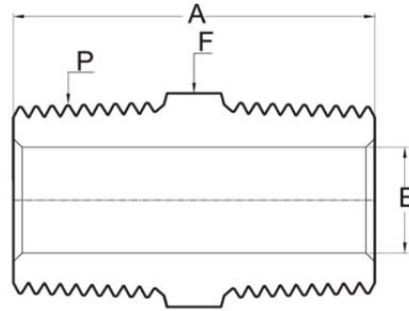

HN Hex Nipple

Fractional

P MALE PIPE SIZE	ITEM NUMBER	A		E MIN OPENING	F HEX FLAT
		BSPT	NPT		
1/8	HN-01	26.0	27.0	5.0	10
1/4	HN-02	32.0	33.0	7.0	14
3/8	HN-03	35.0	36.0	9.5	17
1/2	HN-04	41.0	42.0	12.0	21
3/4	HN-06	46.0	47.0	16.0	27
1	HN-08	53.0	54.0	22.0	35