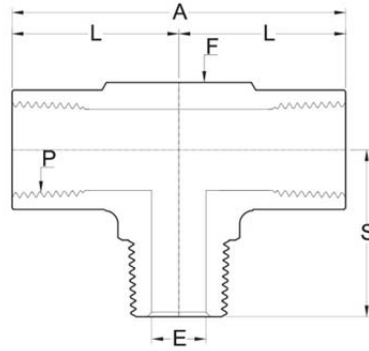

BT Branch Tee

Fractional

P MALE/ FEMALE PIPE SIZE	ITEM NUMBER	A	E	L	S	F
1/8	BT-01	47.0	5.0	23.5	21.8	14
1/4	BT-02	50.0	7.0	25.0	25.0	17
3/8	BT-03	60.0	9.5	30.0	30.0	22
1/2	BT-04	60.0	12.0	30.0	37.1	27
3/4	BT-06	78.0	16.0	39.0	44.5	34